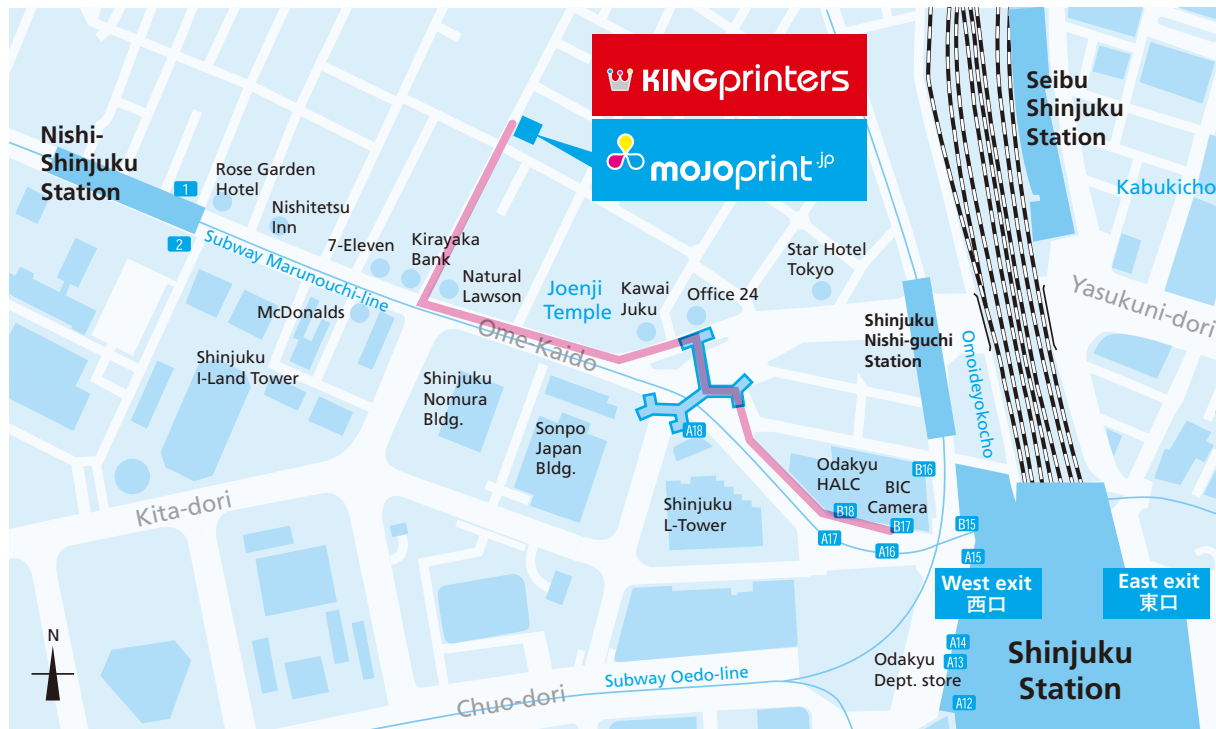

Kingprinters / Mojoprint Shinjuku Branch

DIRECTIONS (8-10 mins walk from Shinjuku Station)

From Shinjuku Station, take the west exit (Nishi-uchi - exit B17 or B18) and walk down the street along side the Odakyu HALC building. Cross the footbridge over the main road and continue up the street past the Joenji temple. Turn right just after the Natural Lawson convenience store. Our office is about 150m along the narrow street on the right-hand side (1F).

 **03-3366-4218**

日本語専用 **03-3366-4212** SOFTBANK **080-3717-4550**

Email: tokyo@mojoprint.jp

160-0023 Tokyo, Shinjuku-ku, Nishi-Shinjuku 7-19-5 1F
Mon-Fri 09:00-18:00 (closed weekends & holidays)