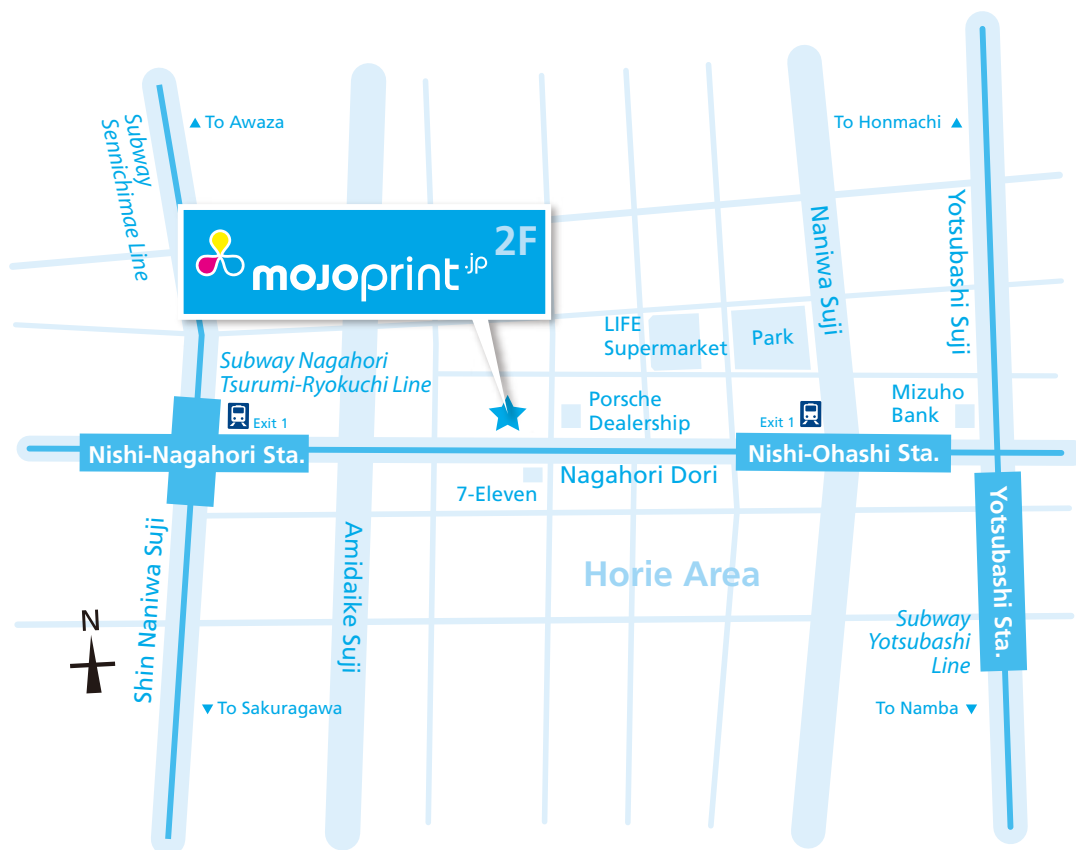

## Mojoprint Osaka Head office 2010.01.06~

### DIRECTIONS

3 min walk from Subway Nishi-Ohashi station (Nagahori Tsurumi-Ryokuchi line) exit 1 and Subway Nishi-Nagahori station (Nagahori Tsurumi-Ryokuchi line and Sennichimae lines) exit 1

550-0013 Osaka-shi, Nishi-ku, Shinmachi 3-5-7, Eiko Bldg. 2F